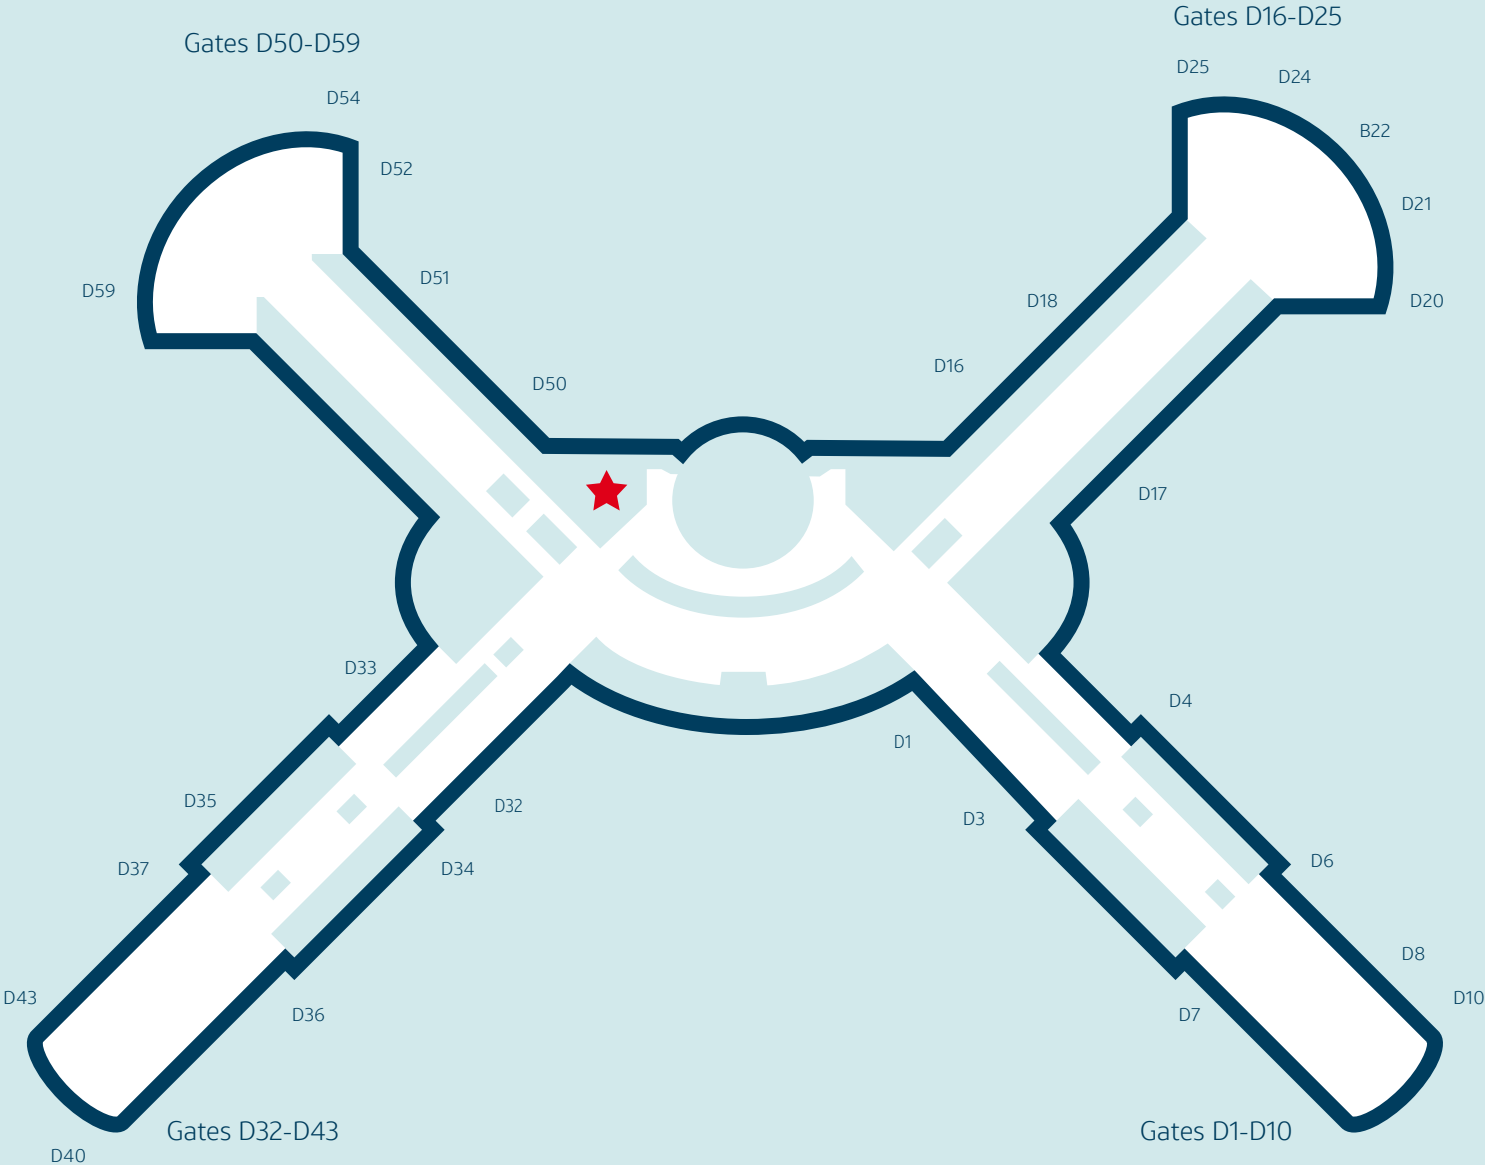

Las Vegas (LAS) Harry Reid International Airport Map

TERMINAL D

Level 2, Departure Gates D

 **Capital One Lounge**
*LOCATED BY GATE D50

CAPITAL ONE LOUNGE at LAS

 **Capital One Lounge**
*LOCATED BY GATE D50

CAPITAL ONE LOUNGE at LAS