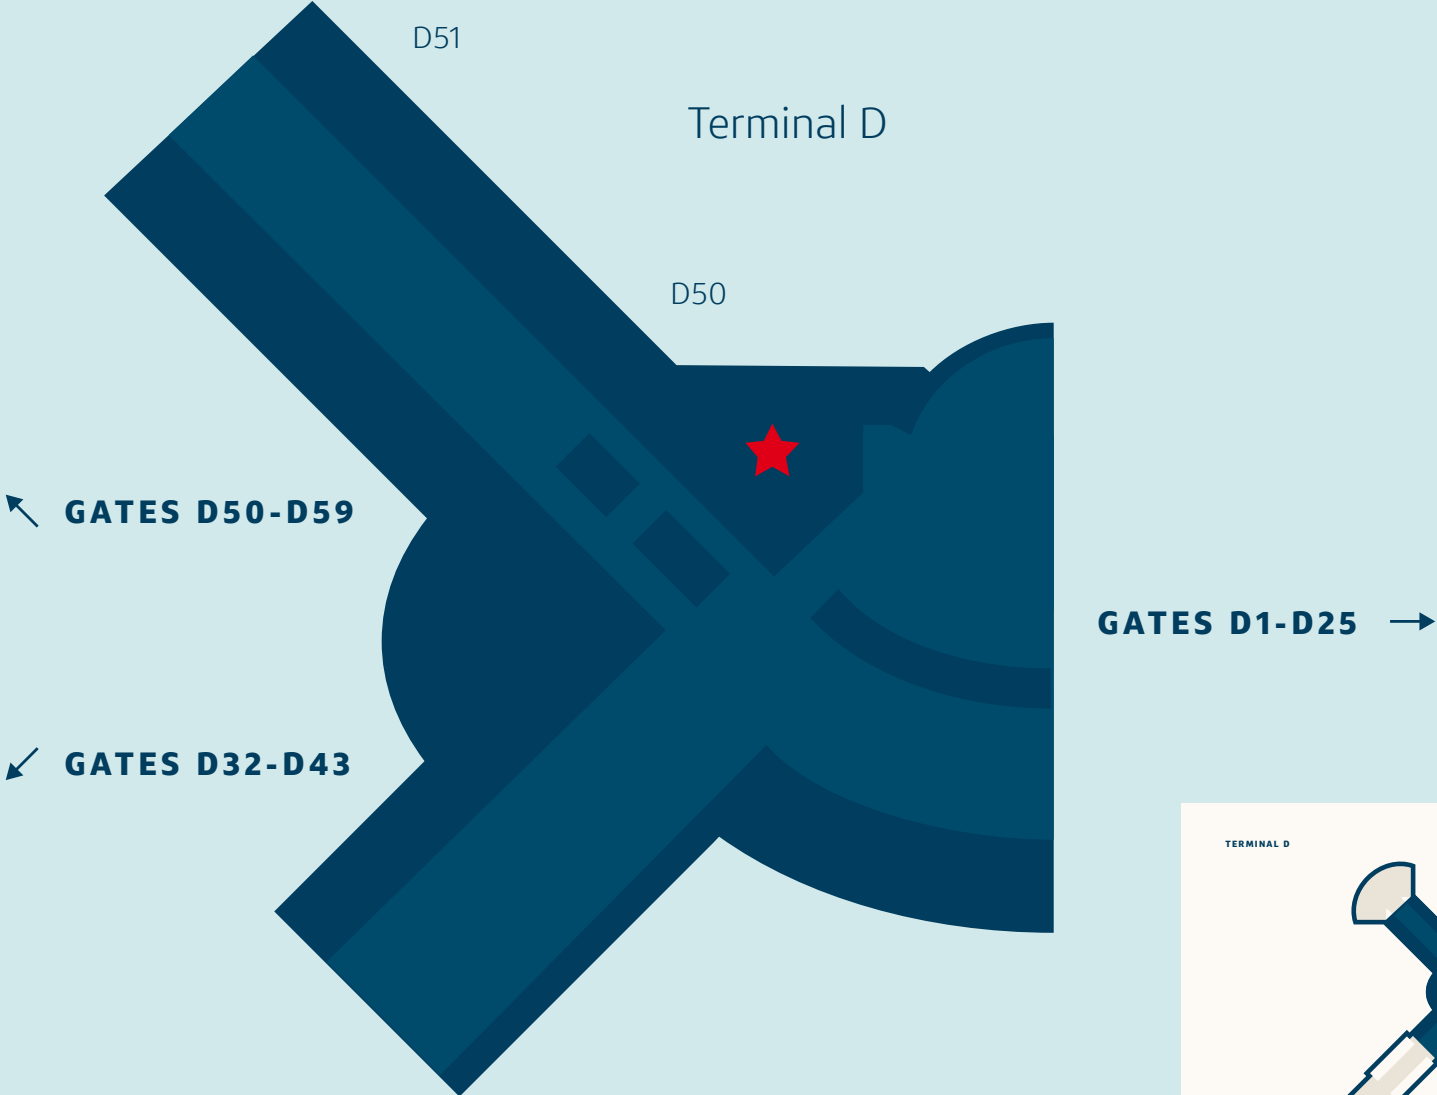

Las Vegas (LAS) Harry Reid International Airport Map

TERMINAL D

Level 2, Departure Gates D

 **Capital One Lounge**
*LOCATED BY GATE D50

CAPITAL ONE LOUNGE at LAS

 **Capital One Lounge**
*LOCATED BY GATE D50

CAPITAL ONE LOUNGE at LAS